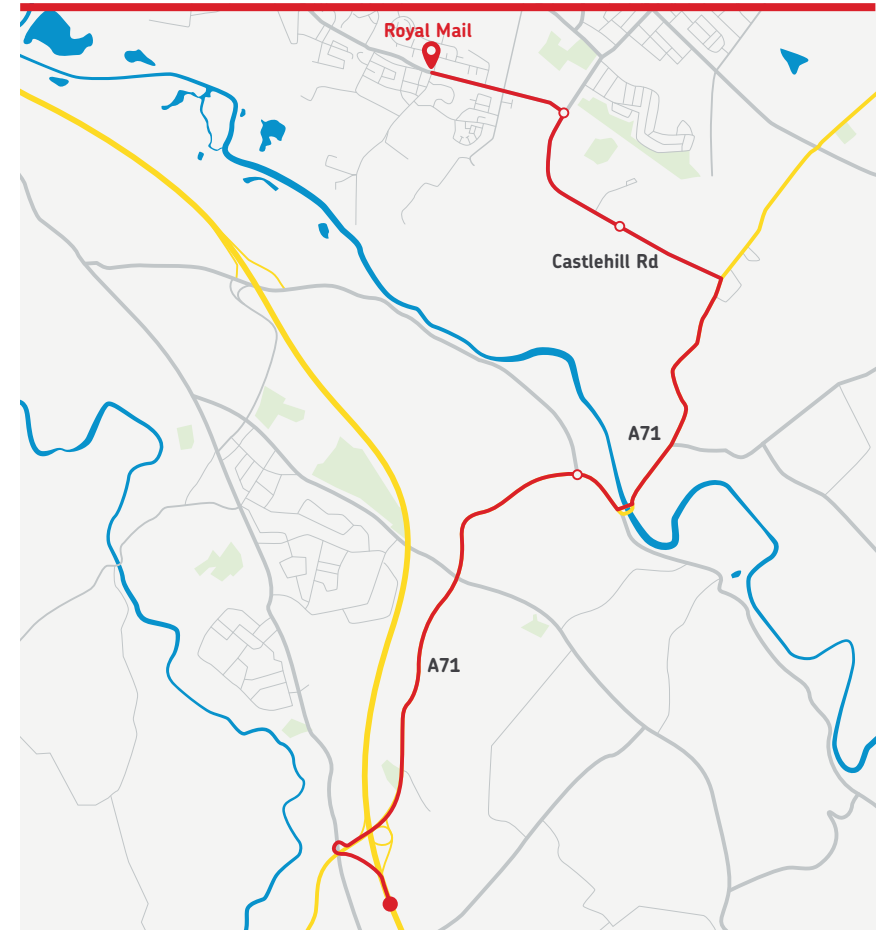

Getting to the Scottish Walk Bundling Centre – Wishaw

Royal Mail Group Ltd, 58 Canyon Rd, Wishaw ML2 0XX

From Glasgow M74 Southbound

1. At junction 6, Use the left 2 lanes to merge onto Hamilton Rd/A723 towards Wishaw/Motherwell
0.7mi
2. Keep right to continue towards Airbles Rd/B754
410ft
3. Use any lane to turn right onto Airbles Rd/B754
0.5mi
4. At the roundabout, take the 2nd exit and stay on Airbles Rd/B754
0.3mi
5. Keep left to continue towards Airbles Rd/B754
0.4mi
6. At the roundabout, take the 2nd exit onto Windmillhill St/A721
0.4mi
7. At the roundabout, take the 3rd exit onto B754
1.4mi
8. At the roundabout, take the 1st exit on to McMillan Rd

Follow further instructions overleaf →

From Carlisle M74 Northbound

1. At junction 8 head to the roundabout and take the A71/B7078 exit to Kilmarnock/Edinburgh/Larkhall
0.4mi
2. Continue on the Swinhill Road/A71
2.9mi
3. At the 2nd roundabout, take the 1st exit onto Horsley Brae/A71
1.4mi
4. At the traffic lights, turn left onto Castlehill Rd/B754
0.6mi
5. At the 3rd roundabout, take the 1st exit onto Castlehill Rd/B754
0.7mi
6. At the 2nd roundabout take the 3rd exit onto McMillan Rd

Follow further instructions overleaf →

Scottish WBC Site Map

The Scottish WBC is located within the Royal Mail Scottish Distribution Centre, Wishaw, and there are dedicated Door to Door handover spaces on site.

Our standard Opening Hours are **8am to 4pm Monday to Friday**, excluding Bank Holidays.

Royal Mail Group Ltd, 58 Canyon Rd, Wishaw ML2 0XX

Final approach to the site coming from both directions

1. Head north-east on McMillan Rd towards Canyon Rd
407ft
2. Turn left onto Canyon Rd
120ft
3. Turn right onto Netherhall Rd
348ft
4. Turn left to stay on Netherhall Rd
0.2mi
5. Arrive at Royal Mail Group Ltd 58 Canyon Rd, Wishaw ML2 0XX