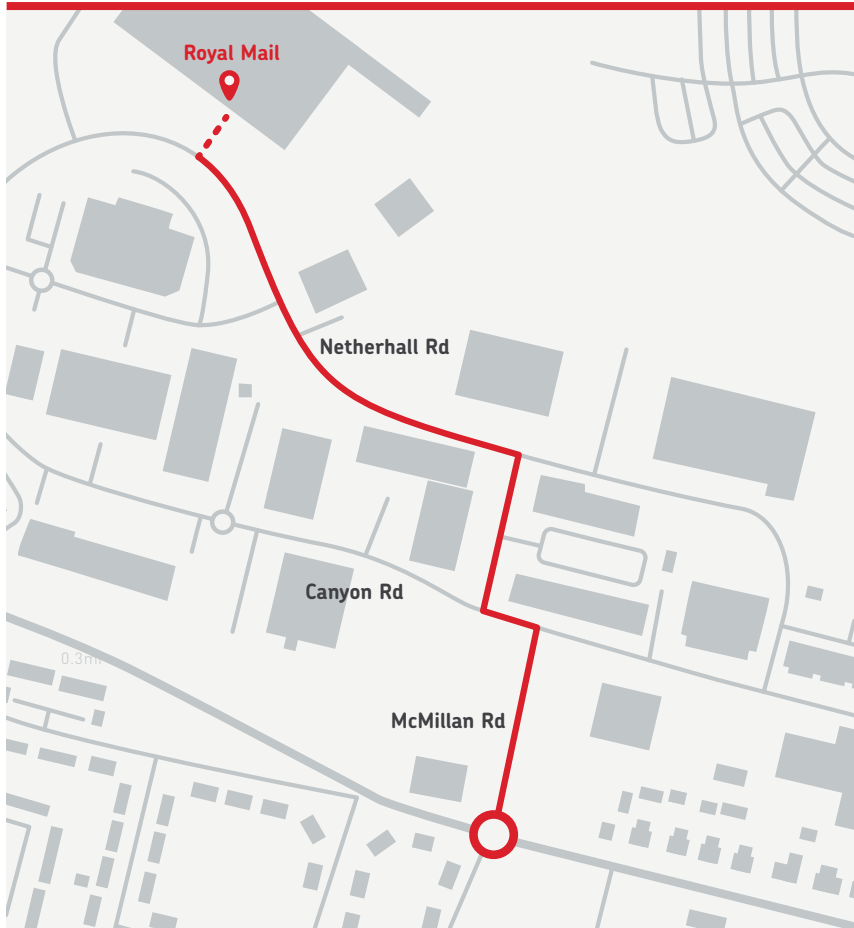

Getting to the Scottish Walk Bundling Centre – Wishaw

Royal Mail Group Ltd, 58 Canyon Rd, Wishaw ML2 0XX

From Glasgow M74 Southbound

1. At junction 6, Use the left 2 lanes to merge onto Hamilton Rd/A723 towards Wishaw/Motherwell
0.7mi
2. Keep right to continue towards Airbles Rd/B754
410ft
3. Use any lane to turn right onto Airbles Rd/B754
0.5mi
4. At the roundabout, take the 2nd exit and stay on Airbles Rd/B754
0.3mi
5. Keep left to continue towards Airbles Rd/B754
0.4mi
6. At the roundabout, take the 2nd exit onto Windmillhill St/A721
0.4mi
7. At the roundabout, take the 3rd exit onto B754
1.4mi
8. At the roundabout, take the 1st exit on to McMillan Rd

Follow further instructions overleaf →

From Carlisle M74 Northbound

1. At junction 8 head to the roundabout and take the A71/B7078 exit to Kilmarnock/Edinburgh/Larkhall
0.4mi
2. Continue on the Swinhill Road/A71
2.9mi
3. At the 2nd roundabout, take the 1st exit onto Horsley Brae/A71
1.4mi
4. At the traffic lights, turn left onto Castlehill Rd/B754
0.6mi
5. At the 3rd roundabout, take the 1st exit onto Castlehill Rd/B754
0.7mi
6. At the 2nd roundabout take the 3rd exit onto McMillan Rd

Follow further instructions overleaf →

Scottish WBC Site Map

The Scottish WBC is located within the Royal Mail Scottish Distribution Centre, Wishaw, and there are dedicated Door to Door handover spaces on site.

Our standard Opening Hours are **8am to 4pm Monday to Friday**, excluding Bank Holidays.

Royal Mail Group Ltd, 58 Canyon Rd, Wishaw ML2 0XX

Final approach to the site coming from both directions

1. Head north-east on McMillan Rd towards Canyon Rd
407ft
2. Turn left onto Canyon Rd
120ft
3. Turn right onto Netherhall Rd
348ft
4. Turn left to stay on Netherhall Rd
0.2mi
5. Arrive at Royal Mail Group Ltd 58 Canyon Rd, Wishaw ML2 0XX