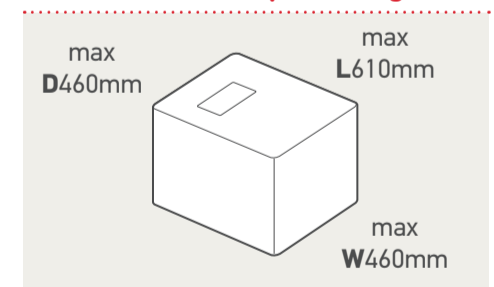

All prices in the above table are exempt from VAT.

Letter up to 100g

Large Letter up to 750g

Small Parcel up to 2kg

Medium Parcel up to 20kg

Exceptions apply – for more information about how to present your mail, please visit: royalmail.com/size