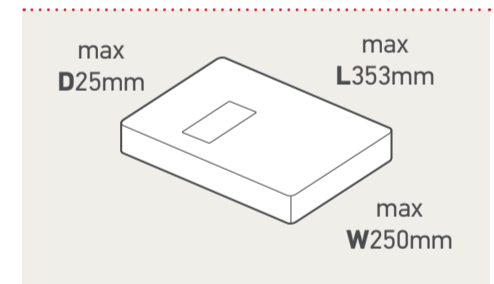

All prices in the above table are exempt from VAT.

Letter up to 100g

Large Letter up to 750g

Small Parcel up to 2kg

Medium Parcel up to 20kg

Exceptions apply – for more information about how to present your mail, please visit: royalmail.com/size