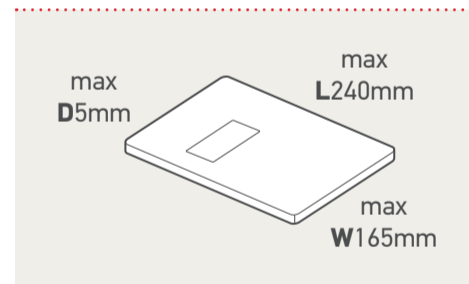

All prices in the above table are exempt from VAT.

Letter up to 100g

Large Letter up to 750g

Small Parcel up to 2kg

Medium Parcel up to 20kg

Exceptions apply – for more information about how to present your mail, please visit: royalmail.com/size