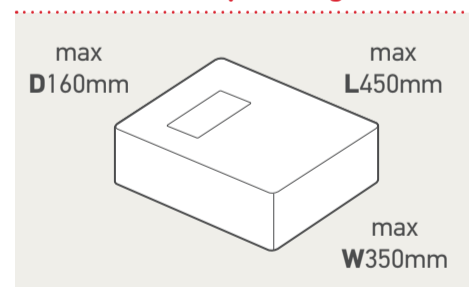

All prices in the above table are exempt from VAT.

Letter up to 100g

Large Letter up to 750g

Small Parcel up to 2kg

Medium Parcel up to 20kg

Exceptions apply – for more information about how to present your mail, please visit: royalmail.com/size