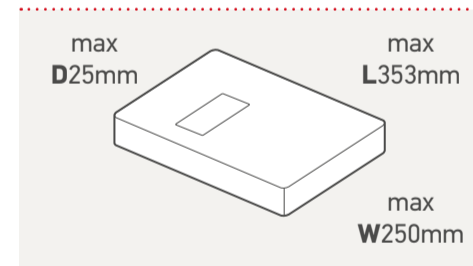

Letter up to 100g

Large Letter up to 750g

Small Parcel up to 2kg

Medium Parcel up to 20kg

Exceptions apply – for more information about how to present your mail, please visit: royalmail.com/size

i Need more pricing information about Royal Mail products and services?