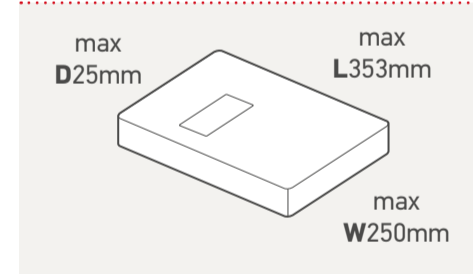

All prices in the above table are exempt from VAT.

Letter up to 100g

Large Letter up to 750g

Small Parcel up to 2kg

Medium Parcel up to 20kg

Exceptions apply – for more information about how to present your mail, please visit: royalmail.com/size