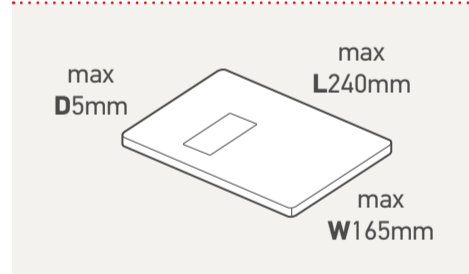

All prices in the above table are exempt from VAT.

Letter up to 100g

Large Letter up to 750g

Small Parcel up to 2kg

Medium Parcel up to 20kg

Exceptions apply – for more information about how to present your mail, please visit: royalmail.com/size