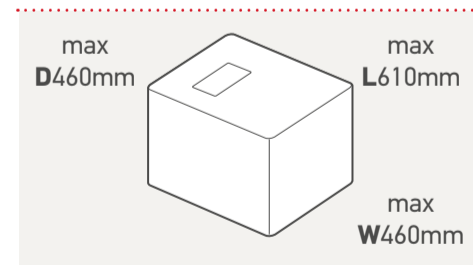

Letter up to 100g

Large Letter up to 750g

Small Parcel up to 2kg

Medium Parcel up to 20kg

Exceptions apply – for more information about how to present your mail, please visit: royalmail.com/size

i Need more pricing information about Royal Mail products and services?