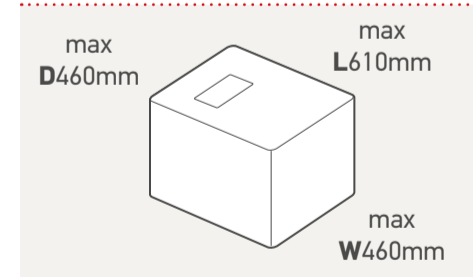

All prices in the above table are exempt from VAT.

Letter up to 100g

Large Letter up to 750g

Small Parcel up to 2kg

Medium Parcel up to 20kg

Exceptions apply – for more information about how to present your mail, please visit: royalmail.com/size