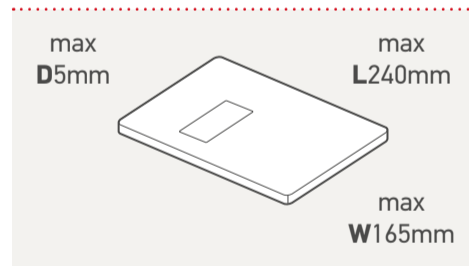

Letter up to 100g

Large Letter up to 750g

Small Parcel up to 2kg

Medium Parcel up to 20kg

Exceptions apply – for more information about how to present your mail, please visit: royalmail.com/size

i Need more pricing information about Royal Mail products and services?