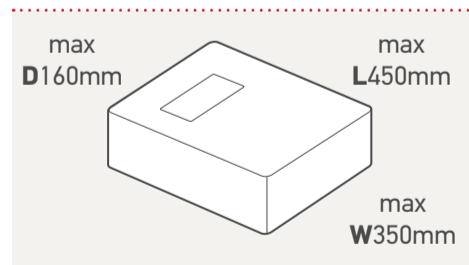

Letter up to 100g

Large Letter up to 750g

Small Parcel up to 2kg

Medium Parcel up to 20kg

Exceptions apply – for more information about how to present your mail, please visit: royalmail.com/size

i Need more pricing information about Royal Mail products and services?