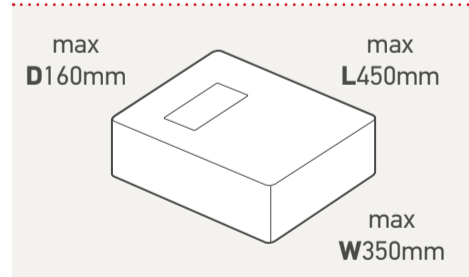

All prices in the above table are exempt from VAT.

Letter up to 100g

Large Letter up to 750g

Small Parcel up to 2kg

Medium Parcel up to 20kg

Exceptions apply – for more information about how to present your mail, please visit: royalmail.com/size